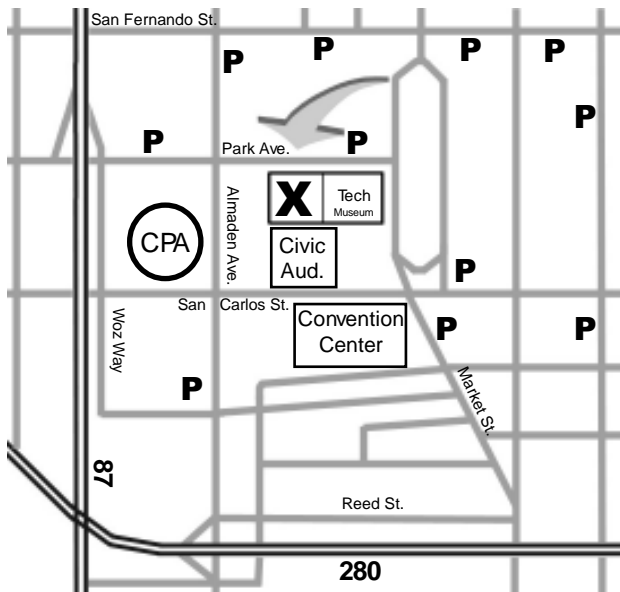

Frequently-Asked Questions about

CA Extreme

What? CA Extreme, The Galaxy's Premier Arcade Game Show!
When? July 26 & 27 (Exhibitors preview, Fri., July 25, See inside!)
Who? Anyone who remembers the best games to be played for a quarter! Revisit the classic arcade games from the past to the present! 100's of Pinballs, Classic Video Games, and other Arcade memorabilia!
Where? At Parkside Hall, next to the Tech Museum in downtown San Jose. Look for the "X" on the map at left. Lots of Parking ("P") in the area.
Why? They don't make fun like that anymore!
No, really. Why? Because a dedicated band of enthusiasts wants to share their passion and nostalgia for the halcyon days of their mis-spent youth, when quarters did not last long in their pockets, and fun was measured out in "Specials" and not tickets...and it's all on Free Play!
Sorry I asked...I'll just go fill out the registration form now.