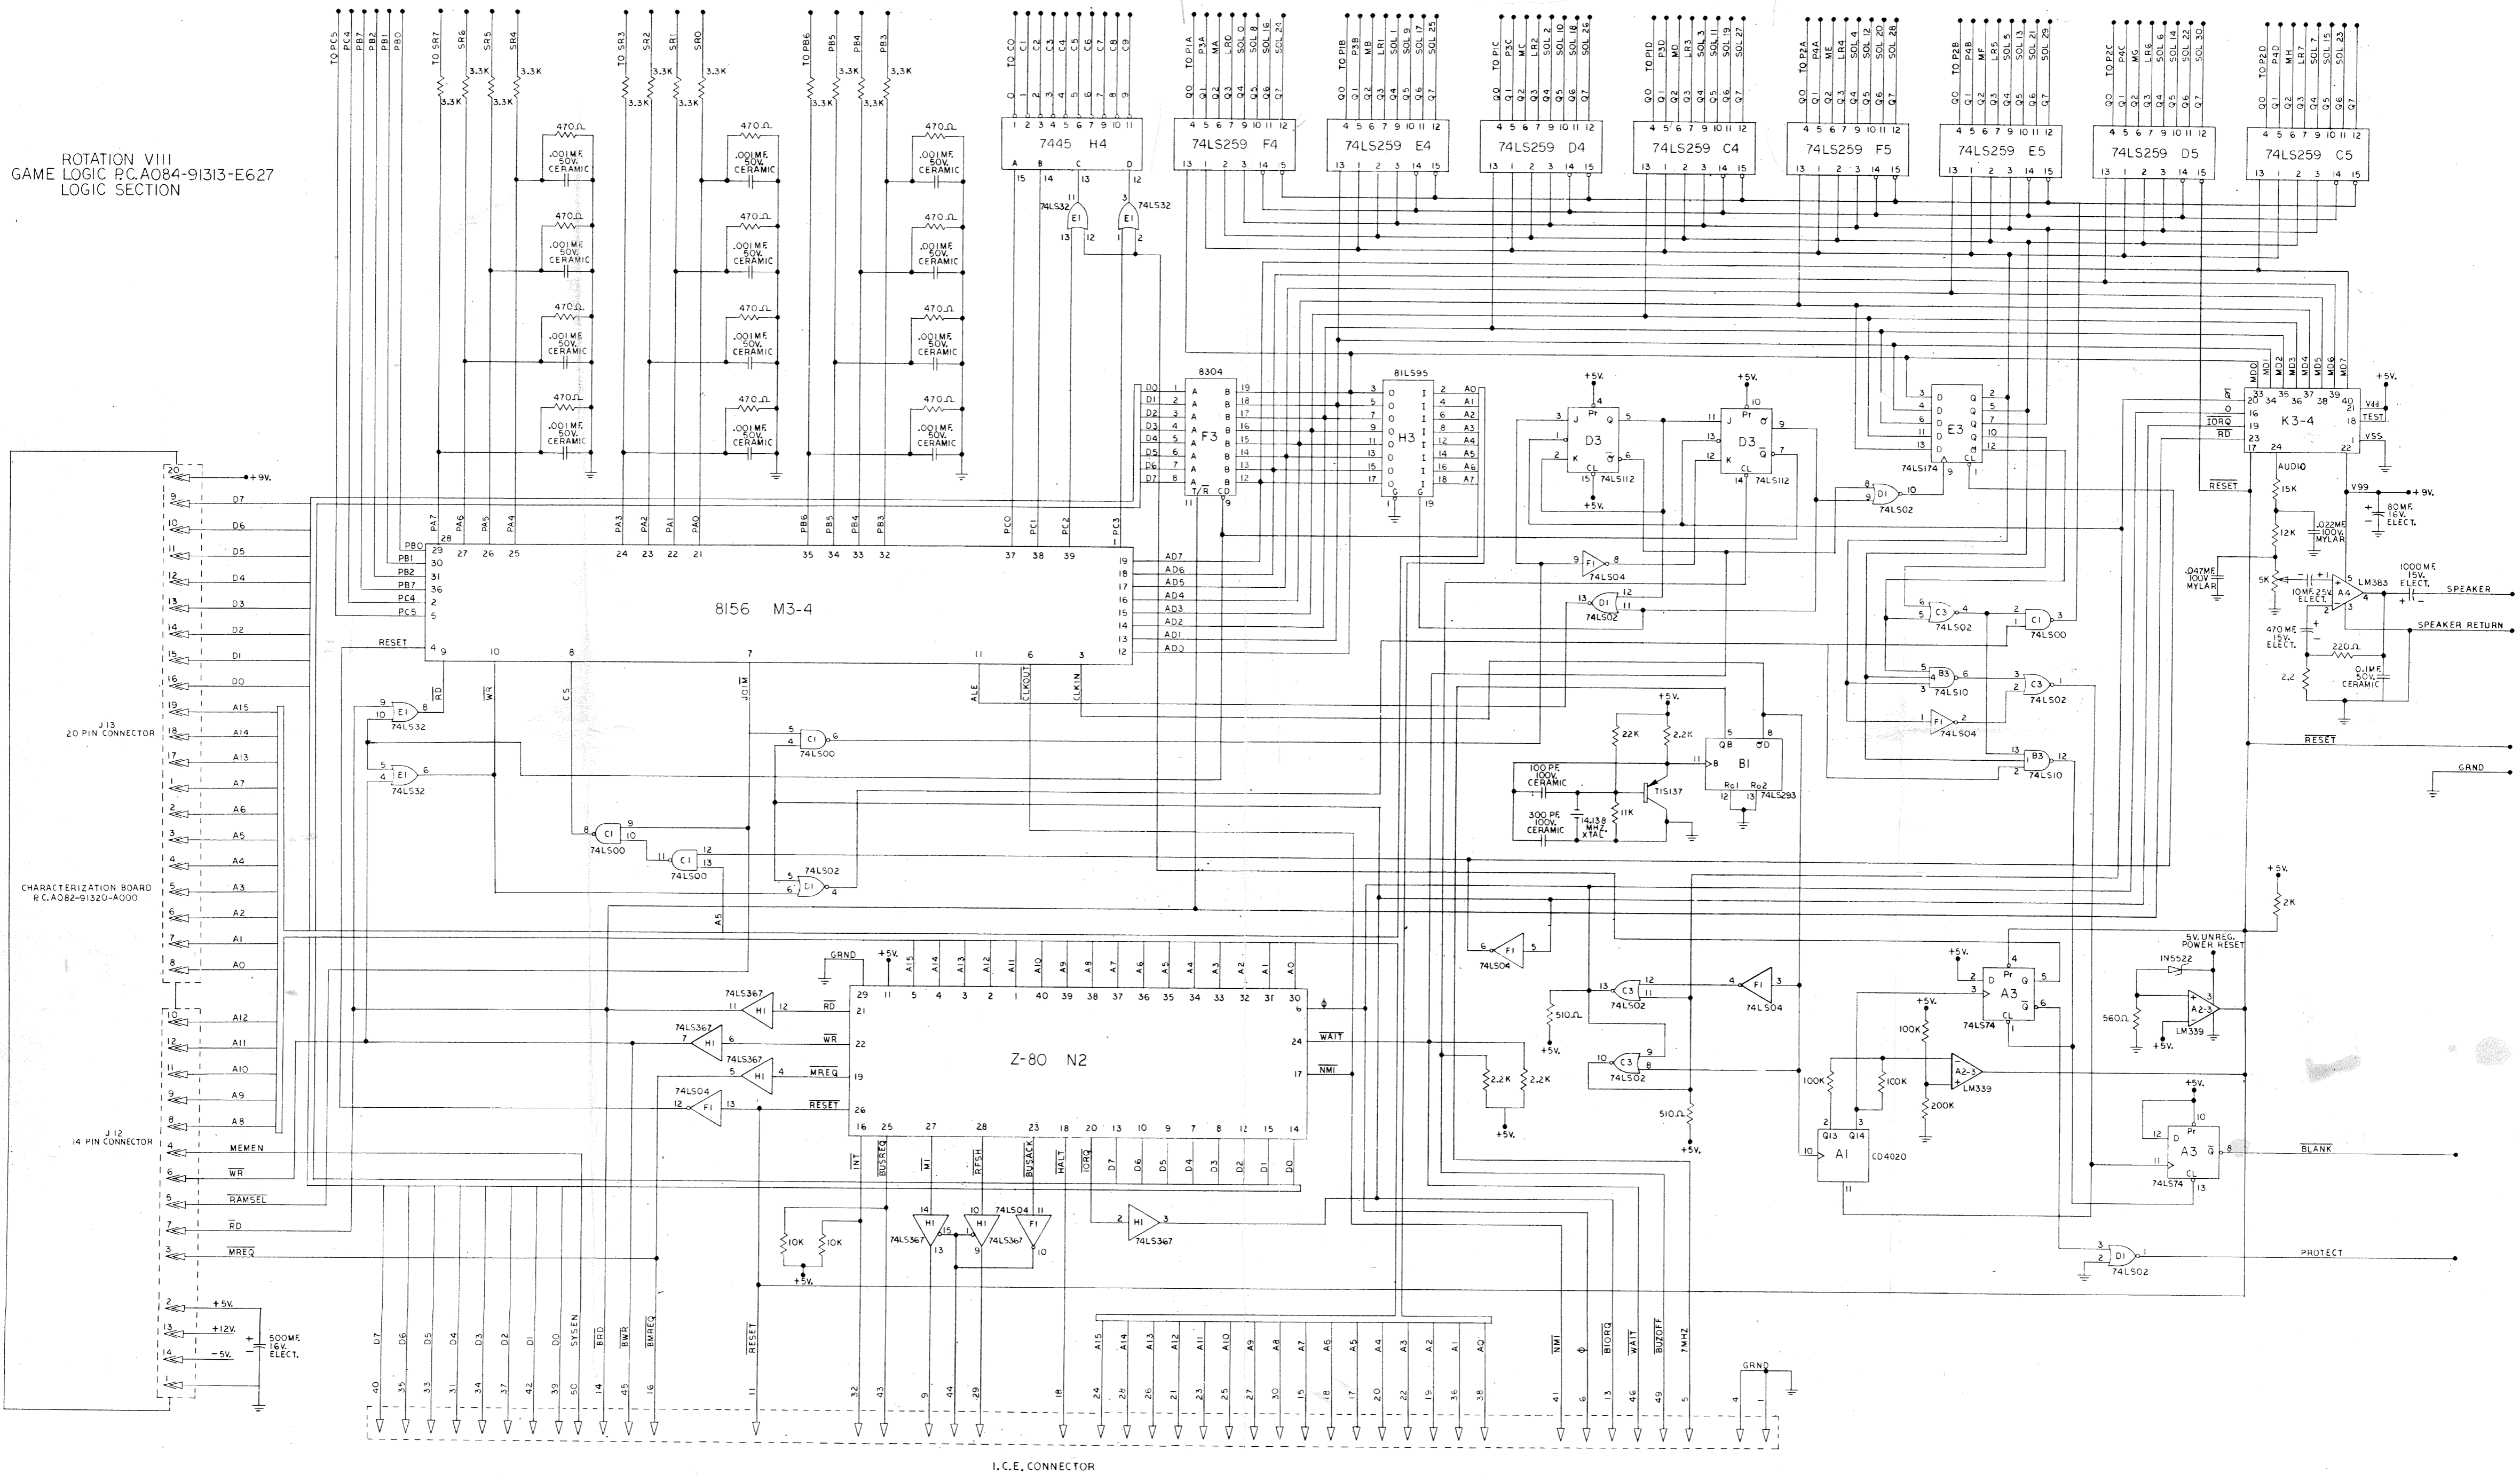

ROTATION VIII
GAME LOGIC P.C.A084-91313-E627
LOGIC SECTION

I.C.E. CONNECTOR