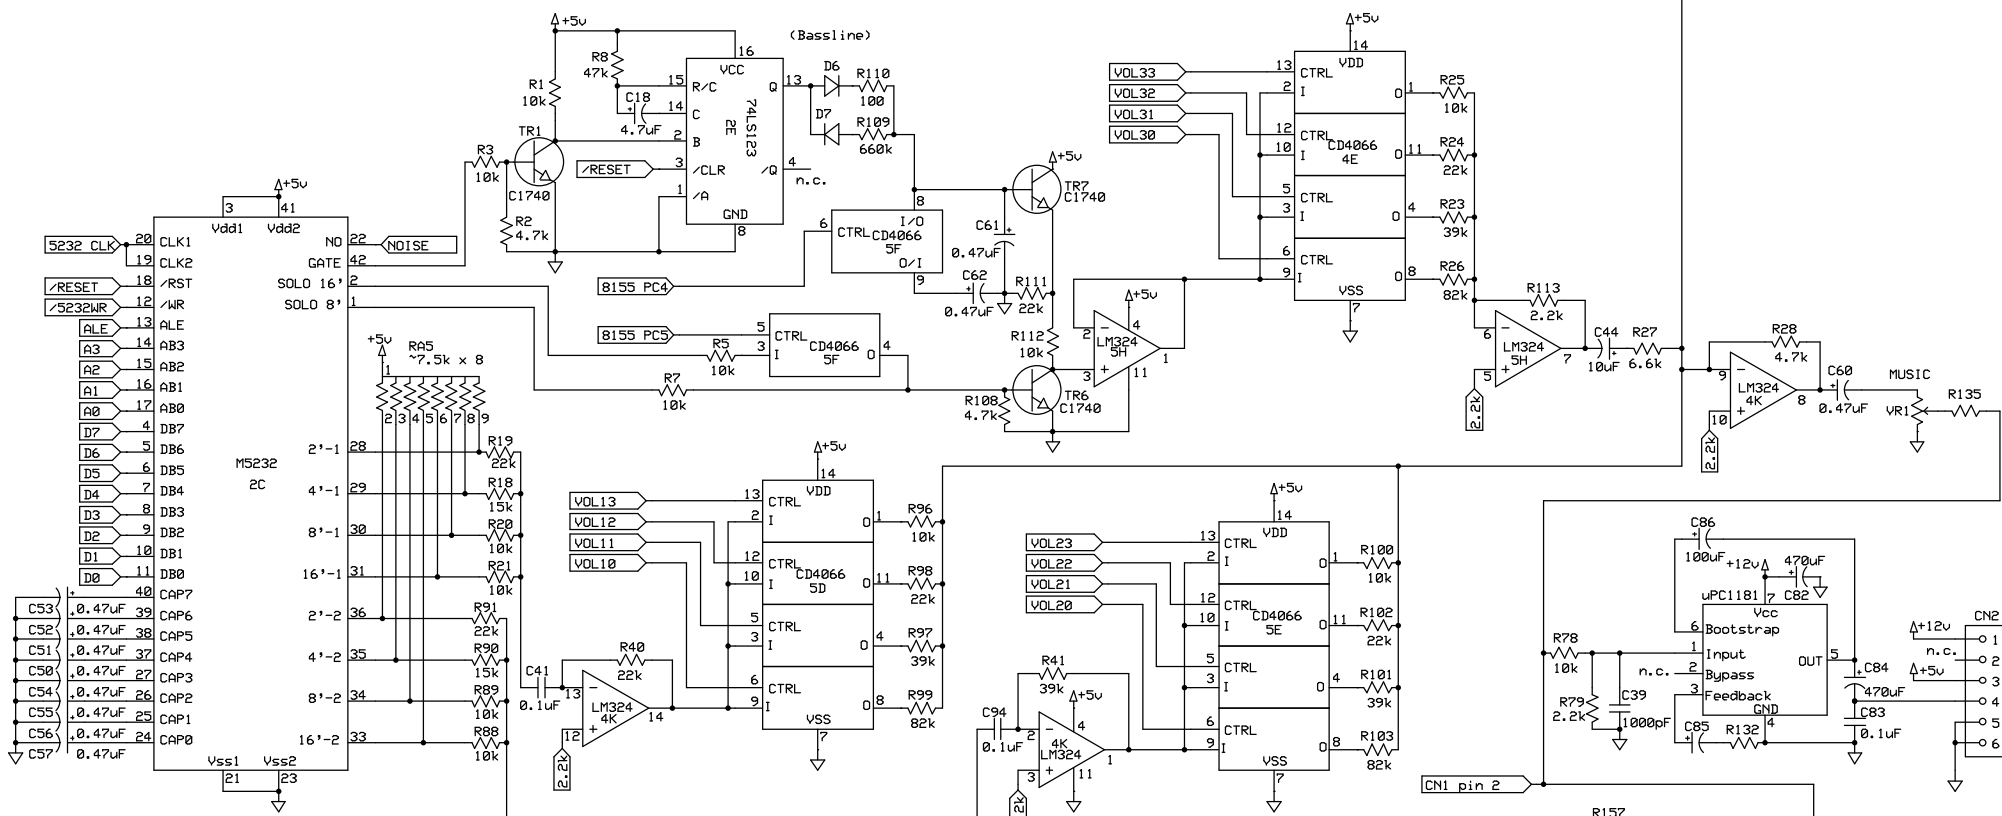

DRUM KIT

8910 ABC

DAC1LOAD  
DAC2LOAD