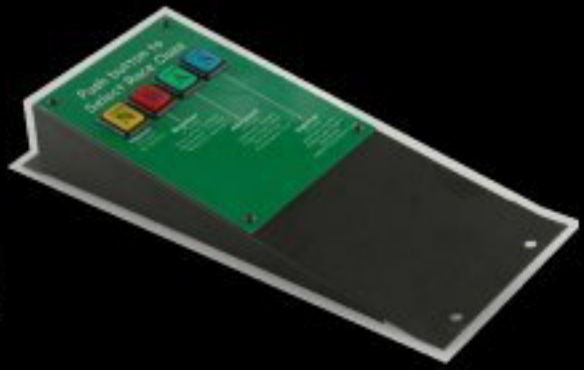

SEGA
club kart.
 european session

Card
 Replacement
 Interface
 System

No Cards!
 No Cleaning!
 No Mechanics!