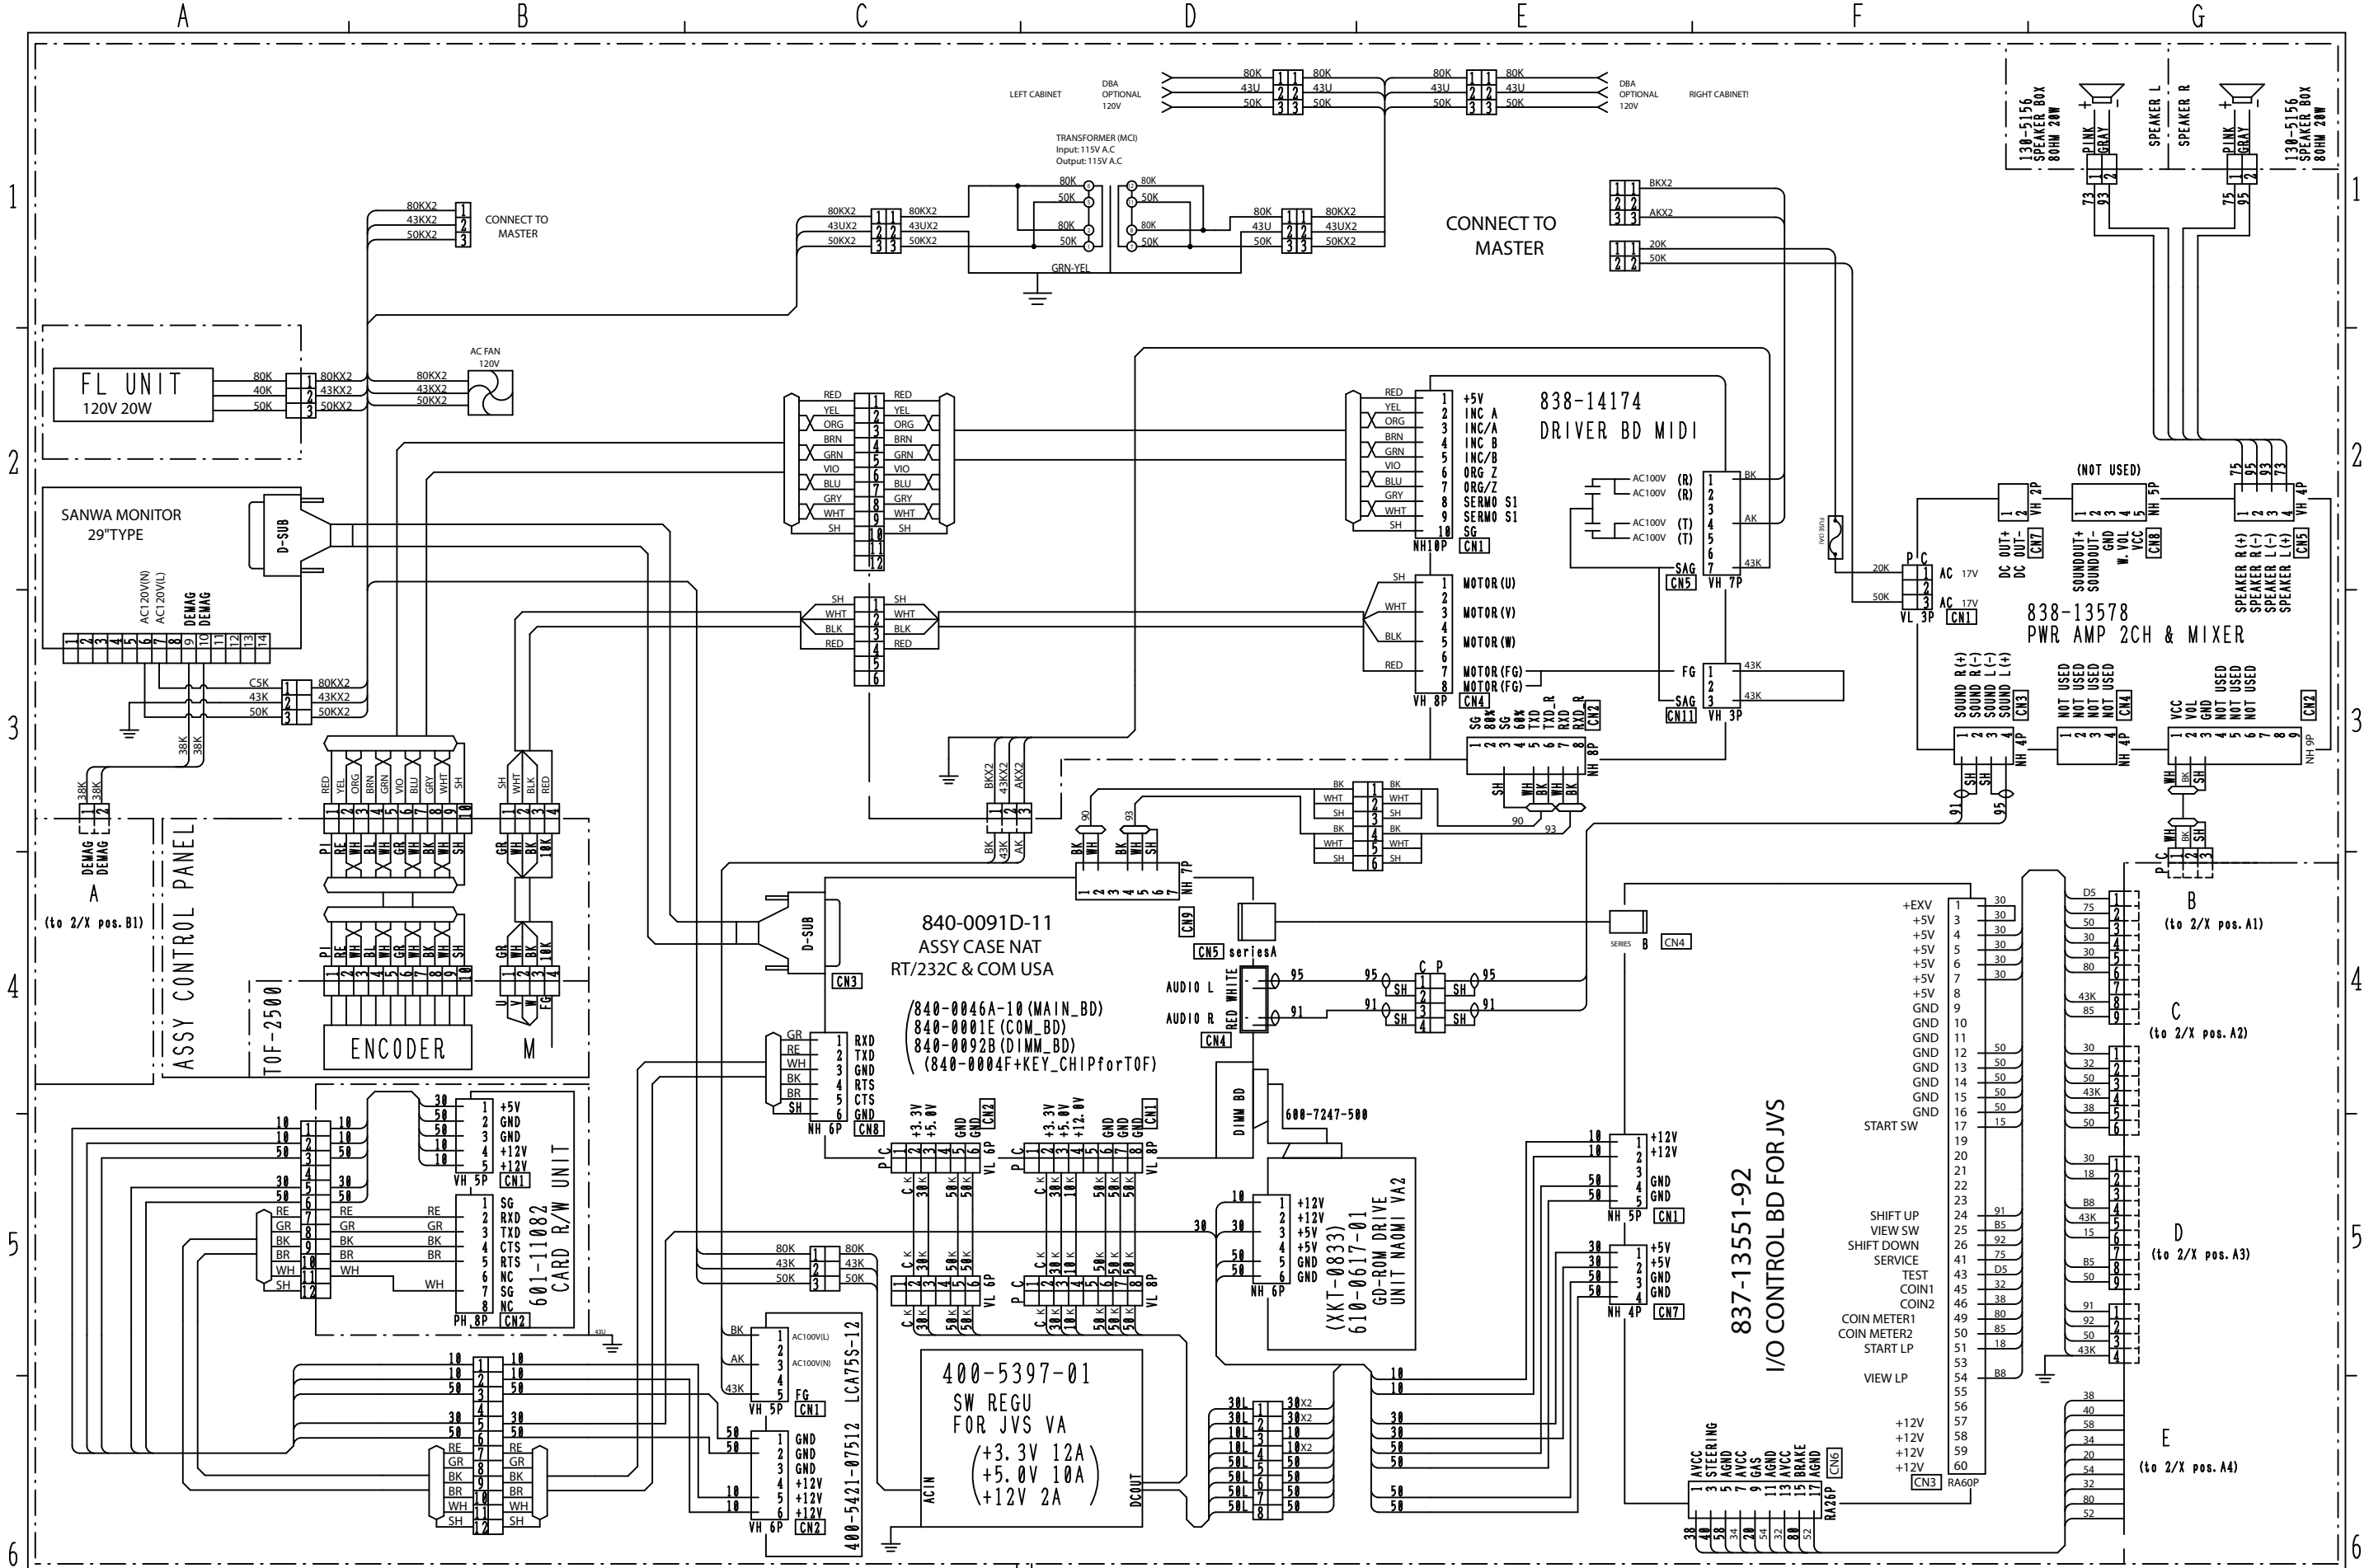

8	BLACK	E	LIGHT GREEN	45	EARTH WIRE
7	ORANGE	D	PURPLE	U	ANG18 UL10015
5	WHITE	C	BROWN	X	ANG18 UL10015
4	GREEN	B	SKY BLUE	L	ANG22 UL10017
3	YELLOW	A	PINK	9	GRAY
2	BLUE				
1	RED				

SEGA SEGA CORPORATION
INITIAL D 3 TWIN

8	BLACK	F	LIGHT GREEN	43	EARTH WIRE
7	ORANGE	D	PURPLE	U	ANGLE UL1015
5	WHITE	C	BROWN	L	ANG28 UL1007
4	GREEN	B	SKY BLUE	L	ANG28 UL1007
3	YELLOW	A	PINK	9	ANG22 UL1007
2	BLUE		GRAY		
1	RED				

WIRE COLOR

SEGA SEGA CORPORATION
INITIAL D 3 TWIN

8	BLACK	E	LIGHT GREEN	43	EARTH WIRE
7	ORANGE	D	PURPLE		
5	WHITE	C	BROWN		
4	GREEN	B	SKY BLUE		
3	YELLOW	A	PINK		
2	BLUE	9	GRAY		
1	RED				

SEGA SEGA CORPORATION
INITIAL D 3 TWIN

THIS DRAWING WILL IN NO WAY BE COPIED.
 TO BE TURNED ON DEMAND.