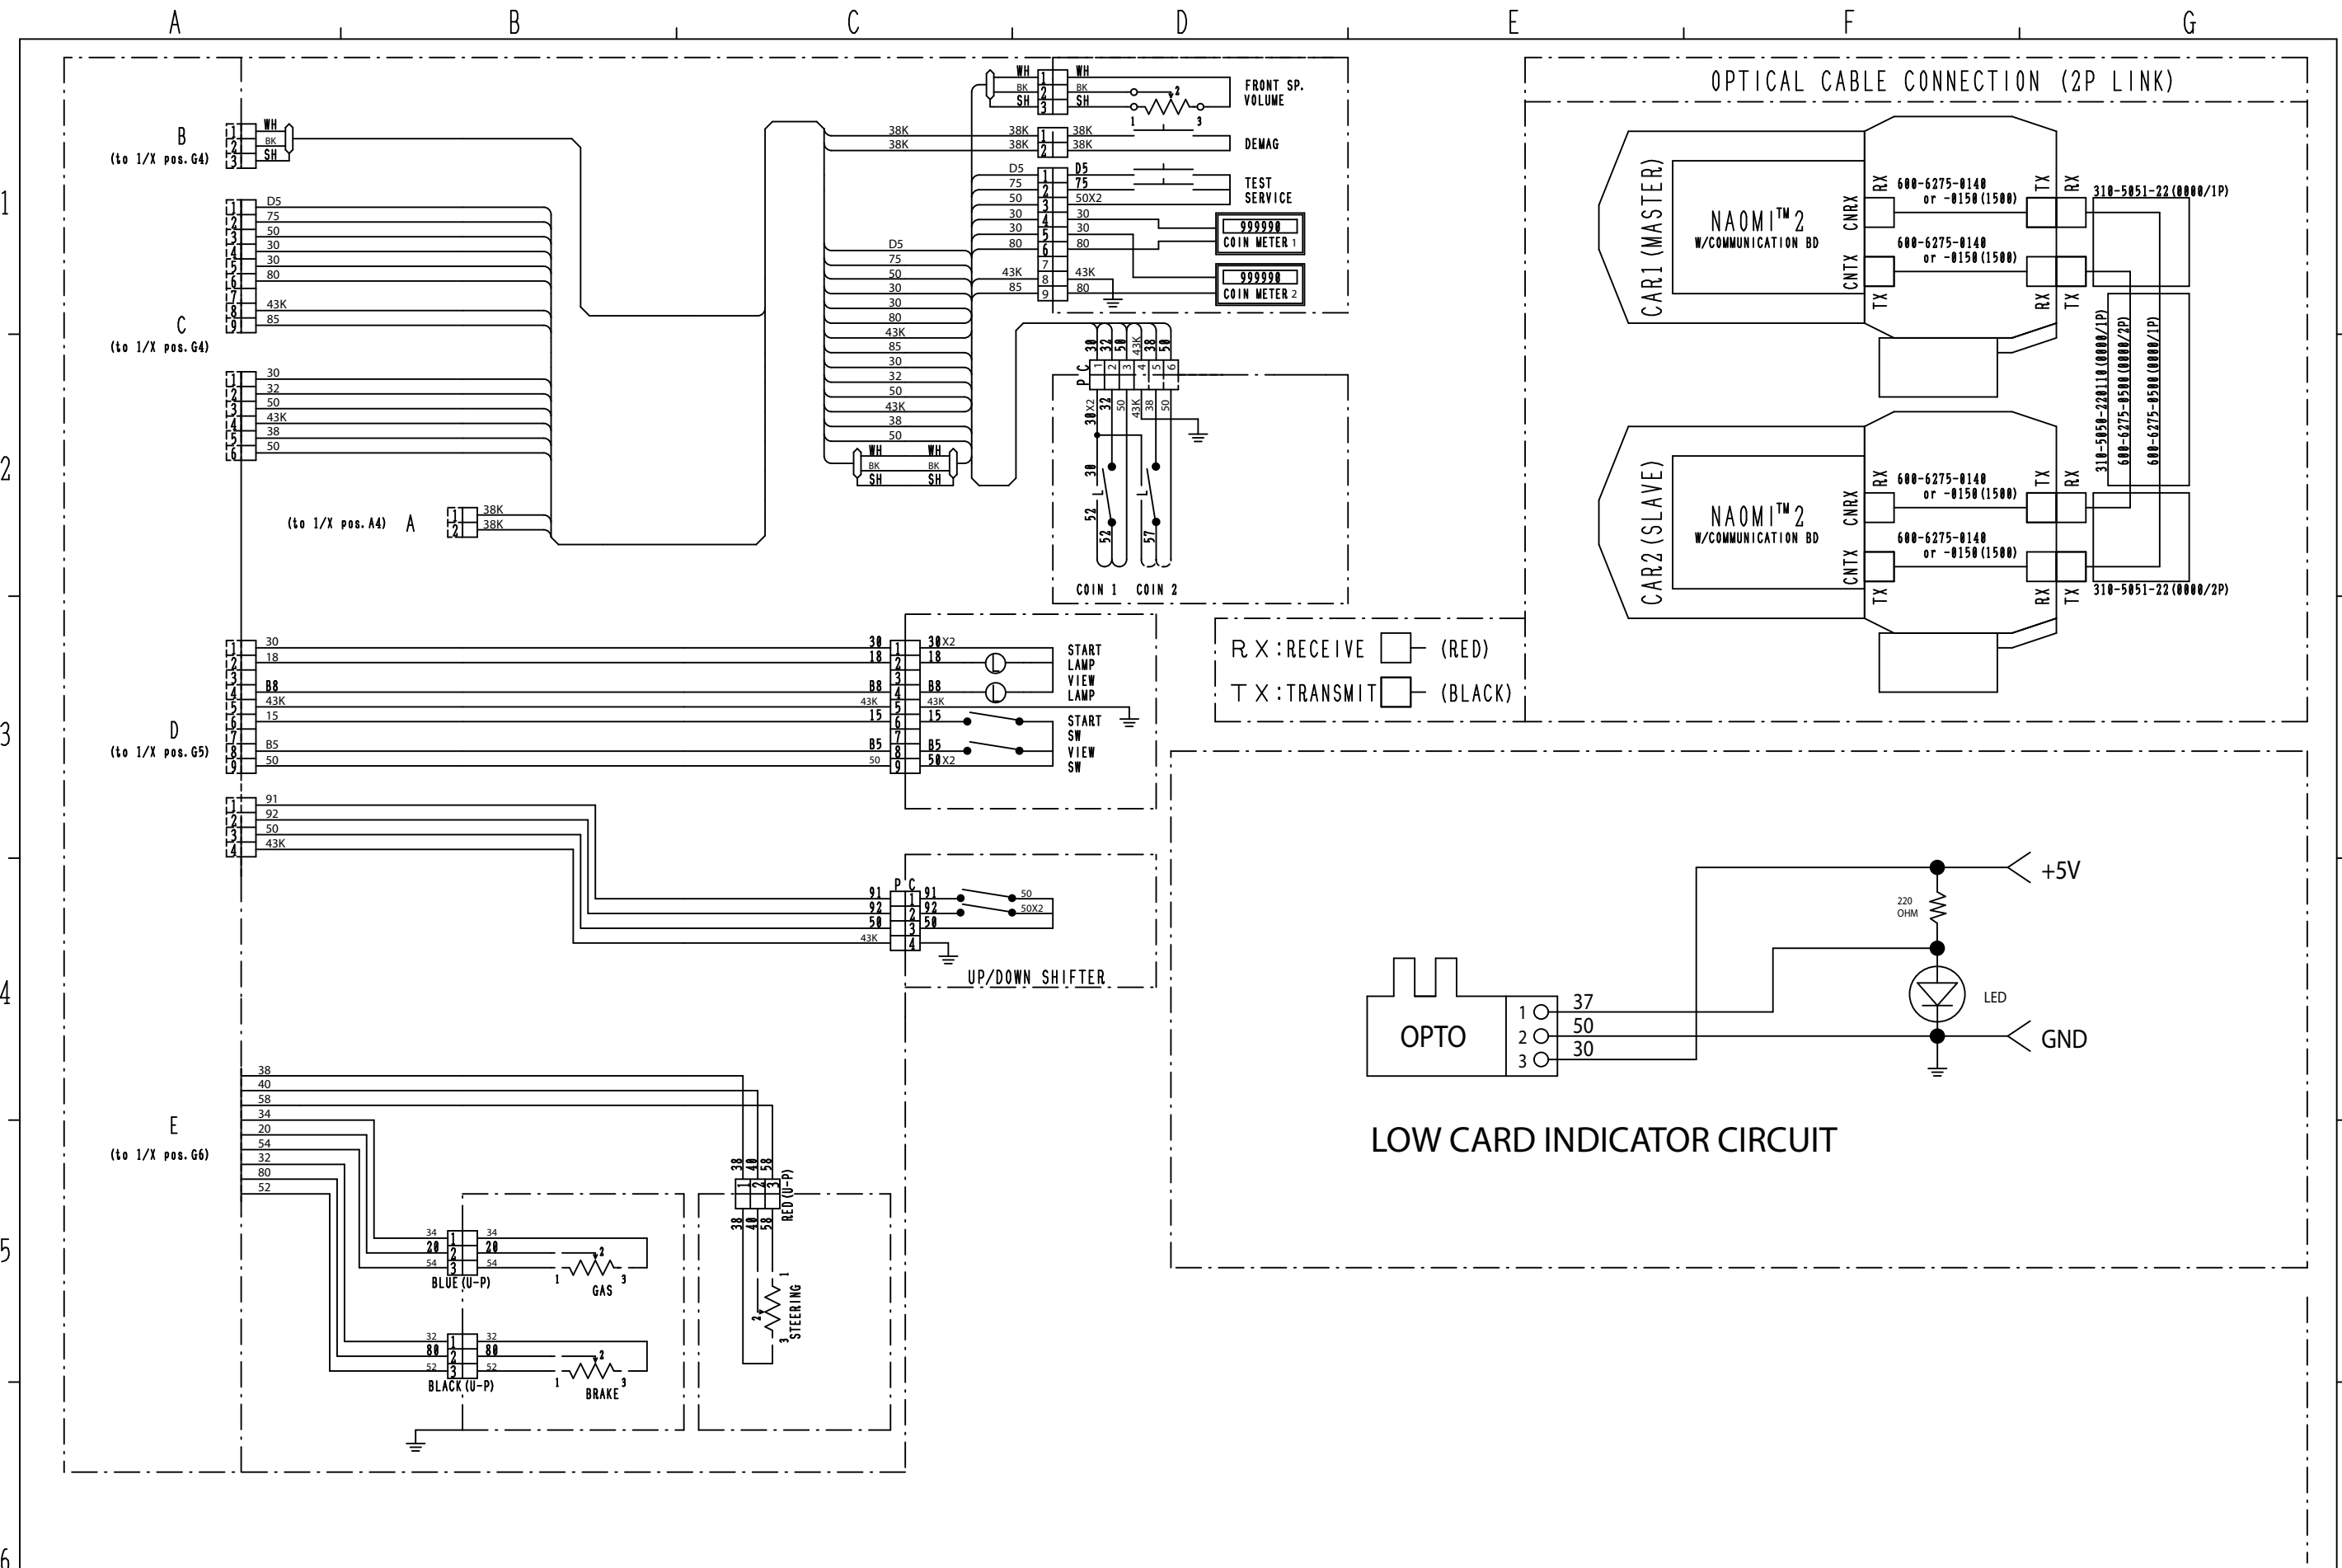

8	BLACK	E	LIGHT GREEN	45	EARTH WIRE
7	ORANGE	D	PURPLE	U	ANG18 UL10015
5	WHITE	C	BROWN	X	ANG18 UL10015
4	GREEN	B	SKY BLUE	L	ANG22 UL10017
3	YELLOW	A	PINK	9	GRAY
2	BLUE				
1	RED				

SEGA SEGA CORPORATION
INITIAL D 3 TWIN

8	BLACK	F	LIGHT GREEN	43	EARTH WIRE
7	ORANGE	D	PURPLE	U	ANGLE UL1015
5	WHITE	C	BROWN	L	ANG28 UL1007
4	GREEN	B	SKY BLUE	L	ANG28 UL1007
3	YELLOW	A	PINK	9	ANG22 UL1007
2	BLUE		GRAY		
1	RED				

WIRE COLOR

SEGA SEGA CORPORATION
INITIAL D 3 TWIN

8	BLACK	E	LIGHT GREEN	43	EARTH WIRE
7	ORANGE	D	PURPLE		
5	WHITE	C	BROWN		
4	GREEN	B	SKY BLUE		
3	YELLOW	A	PINK		
2	BLUE	9	GRAY		
1	RED				

SEGA SEGA CORPORATION
INITIAL D 3 TWIN

THIS DRAWING WILL IN NO WAY BE COPIED.
 TO BE TURNED ON DEMAND.