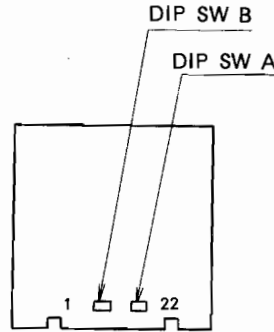

# 青春スキャンダル / MY HERO

COIN/CREDIT OPTIONS SWITCH SETTING

OPTION		DIP SWITCH #A							
		1	2	3	4	5	6	7	8
1 COIN	1 CREDIT	OFF	OFF	OFF	OFF	OFF	OFF	OFF	OFF
1 COIN	2 CREDITS	OFF	OFF	OFF	OFF	ON	OFF	OFF	OFF
1 COIN	3 CREDITS	OFF	ON	OFF	OFF	OFF	ON	OFF	OFF
1 COIN	4 CREDITS	ON	ON	OFF	OFF	ON	ON	OFF	OFF
1 COIN	5 CREDITS	OFF	OFF	ON	OFF	OFF	OFF	ON	OFF
1 COIN	6 CREDITS	ON	OFF	ON	OFF	ON	OFF	ON	OFF
2 COINS	1 CREDIT	OFF	ON	ON	OFF	OFF	ON	ON	OFF
3 COINS	1 CREDIT	ON	ON	ON	OFF	ON	ON	ON	OFF
4 COINS	1 CREDIT	OFF	OFF	OFF	ON	OFF	OFF	OFF	ON
2 COINS	3 CREDITS	ON	OFF	OFF	ON	ON	OFF	OFF	ON
2 COINS	1 CREDIT								
4 COINS	2 CREDITS	OFF	ON	OFF	ON	OFF	ON	OFF	ON
5 COINS	3 CREDITS								
6 COINS	4 CREDITS								
2 COINS	1 CREDIT	ON	ON	OFF	ON	ON	ON	OFF	ON
4 COINS	2 CREDITS								
1 COIN	1 CREDIT								
2 COINS	2 CREDITS	OFF	OFF	ON	ON	OFF	OFF	ON	ON
3 COINS	3 CREDITS								
4 COINS	4 CREDITS								
5 COINS	6 CREDITS								
1 COIN	1 CREDIT								
2 COINS	2 CREDITS	ON	OFF	ON	ON	ON	OFF	ON	ON
3 COINS	3 CREDITS								
4 COINS	5 CREDITS								
1 COIN	1 CREDIT	OFF	ON	ON	ON	OFF	ON	ON	ON
2 COINS	3 CREDITS								
		COIN SWITCH #1				COIN SWITCH #2			

OPTION SWITCH SETTING

OPTION		DIP SWITCH #B							
		1	2	3	4	5	6	7	8
TABLE UPRIGHT		OFF							
ADVERTISE SOUND	OFF	ON							
	ON		OFF						
NUMBER OF PLAYERS	3 MEN			OFF	OFF				ON
	4 MEN			ON	OFF				
	5 MEN			OFF	ON				
	FREE			ON	ON				
SCORE OF ADDITIONAL PLAYER	30000					OFF	OFF		ON
	50000					ON	OFF		
	70000					OFF	ON		
	90000					ON	ON		
GAME DIFFICULTY	EASY							OFF	
	HARD							ON	

DIP SWITCH #B

BARE BD No.

- 171-5054-02
- 171-5054-03

44 PIN P=3.96mm

JOYSTICK CONTROL DIRECTIONS

SUPPLY VOLTAGES & CURRENT

VOLTAGE	CURRENT
DC5V	4.1A
DC12V	0.25 A