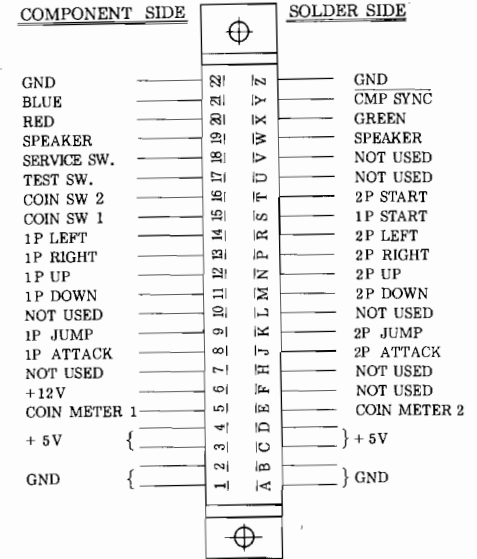

OPTION SWITCH SETTING

OPTION		DIP SWITCH #B							
		1	2	3	4	5	6	7	8
TABLE UPRIGHT		OFF							
ADVERTISE SOUND	OFF	ON							
	ON		OFF						
NUMBER OF PLAYERS	3 MEN			OFF	OFF				ON
	4 MEN			ON	OFF				
	5 MEN			OFF	ON				
	FREE			ON	ON				
SCORE OF ADDITIONAL PLAYER	30000					OFF	OFF		ON
	50000					ON	OFF		
	70000					OFF	ON		
	90000					ON	ON		
GAME DIFFICULTY	EASY							OFF	
	HARD							ON	

DIP SWITCH #B

BARE BD No.

- 171-5054-02
- 171-5054-03

44 PIN P=3.96mm

JOYSTICK CONTROL DIRECTIONS

SUPPLY VOLTAGES & CURRENT

VOLTAGE	CURRENT
DC5V	4.1A
DC12V	0.25 A