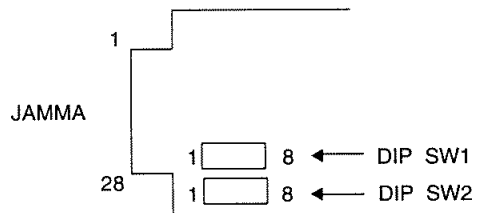

CONTROL PANEL

CONTROL STICK

MONITOR	HORIZONTAL
GAME STYLE	1 PLAYER o 2 PLAYERS SIMULTANEOUS

POSITIONS OF DIP SW

COIN / CREDIT OPTION SWITCH SETTING

DIP SW 1

OPTION		S1	S2	S3	S4	S5	S6	S7	S8
C O I N 1	1 COIN 1 CREDIT						OFF	OFF	OFF
	2 COINS 1 CREDIT						OFF	OFF	ON
	3 COINS 1 CREDIT						OFF	ON	OFF
	4 COINS 1 CREDIT						OFF	ON	ON
	5 COINS 1 CREDIT						ON	OFF	OFF
	6 COINS 1 CREDIT						ON	OFF	ON
	3 COINS 2 CREDITS						ON	ON	OFF
	4 COINS 3 CREDITS						ON	ON	ON
C O I N 2	1 COIN 1 CREDIT			OFF	OFF	OFF			
	1 COIN 2 CREDITS			OFF	OFF	ON			
	1 COIN 3 CREDITS			OFF	ON	OFF			
	1 COIN 4 CREDITS			OFF	ON	ON			
	1 COIN 5 CREDITS			ON	OFF	OFF			
	1 COIN 6 CREDITS			ON	OFF	ON			
	2 COINS 3 CREDITS			ON	ON	OFF			
	3 COINS 4 CREDITS			ON	ON	ON			
START 1 CR. / CONT. 1 CR.			OFF						
START 2 CR. / CONT. 1 CR.			ON						
FREE PLAY		NO	OFF						
		YES	ON						

OPTION SWITCH SETTING

DIP SW 2

OPTION		S1	S2	S3	S4	S5	S6	S7	S8
GAME DIFICULTY	1 NORMAL					✓		OFF	OFF
	2 EASY							OFF	ON
	3 HARD							ON	OFF
	4 HARDEST							ON	ON
NOT USED							OFF		
NUMBER OF LIVES	2				OFF	OFF			
	3				ON	ON			
	4				ON	OFF			
	1				ON	ON			
ADVERTISE SOUND	YES			OFF					
	NO			ON					
NOT USED			OFF						
TEST	NO	OFF							
	YES	ON							