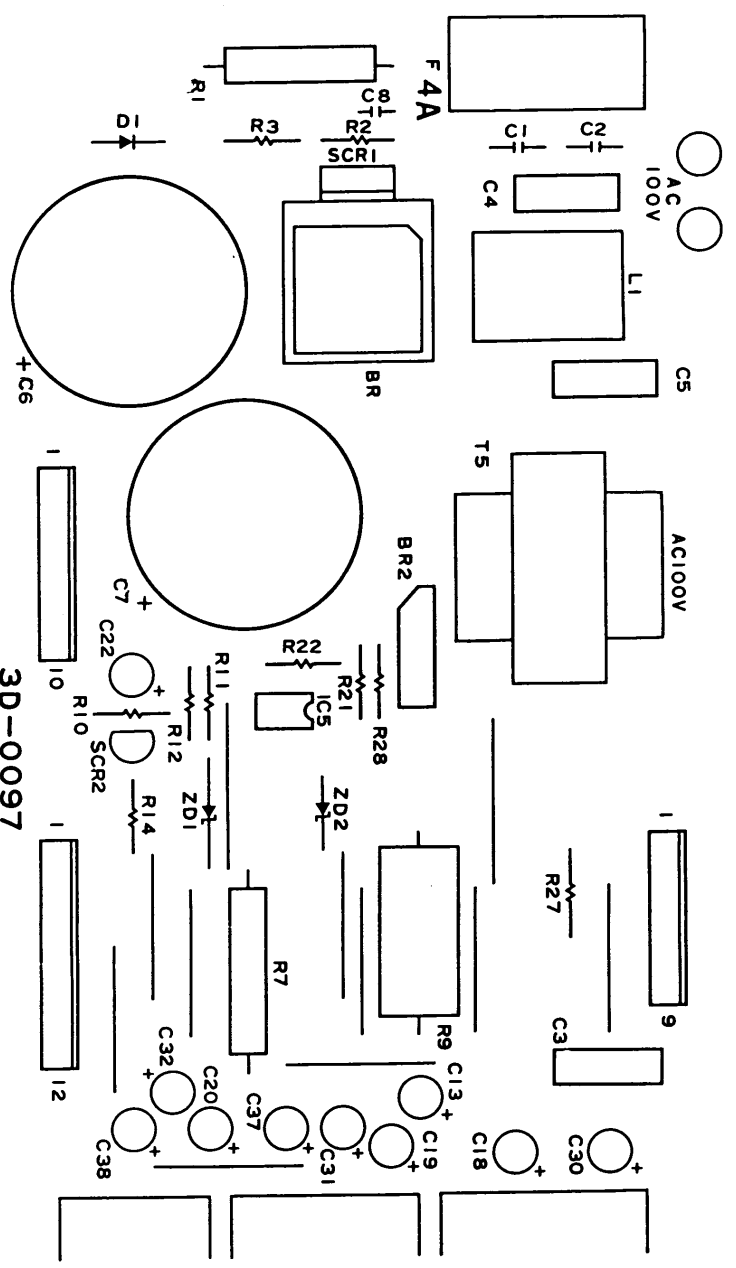

51170

**B** TMA1-VIDEO ASSEMBLY  
©1983 Nintendo of America Inc.

PP-7B POWER SUPPLY SCHEMATIC  
 ©1983 Nintendo of America Inc.

3D-0097

**D** PP-7B POWER SUPPLY ASSEMBLY  
 ©1983 Nintendo of America Inc.

3D-0097

CAUTION © =GP-7 Ferrite Beads

**F** TMA1—VIDEO SCHEMATIC ©1983 Nintendo of America Inc.

CAUTION ○=BACK SIDE

**E** TMA1-CPU SCHEMATIC  
 © 1983 Nintendo of America Inc.