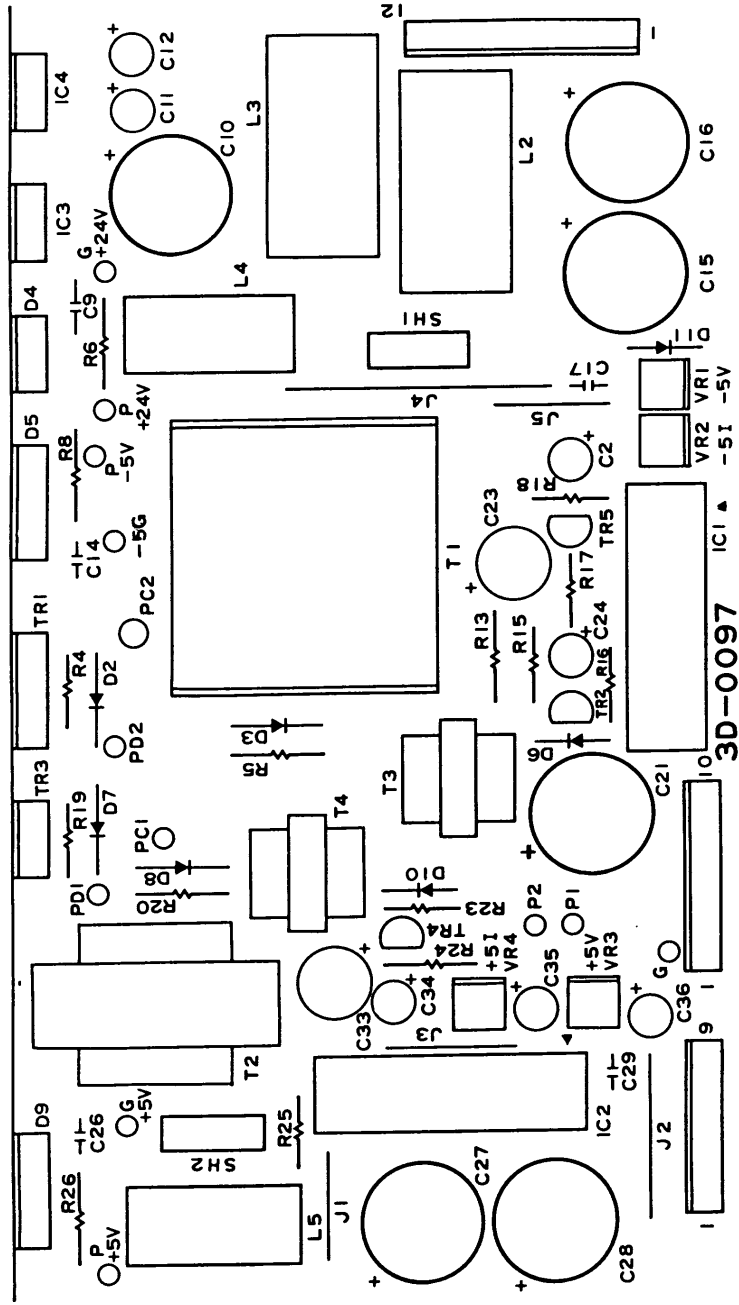

51170

**B** TMA1-VIDEO ASSEMBLY  
©1983 Nintendo of America Inc.

PP-7B POWER SUPPLY SCHEMATIC  
 ©1983 Nintendo of America Inc.

3D-0097

**D** PP-7B POWER SUPPLY ASSEMBLY  
 ©1983 Nintendo of America Inc.

3D-0097

CAUTION © =GP-7 Ferrite Beads

**F** TMA1—VIDEO SCHEMATIC ©1983 Nintendo of America Inc.

CAUTION ○=BACK SIDE

**E** TMA1-CPU SCHEMATIC  
 © 1983 Nintendo of America Inc.