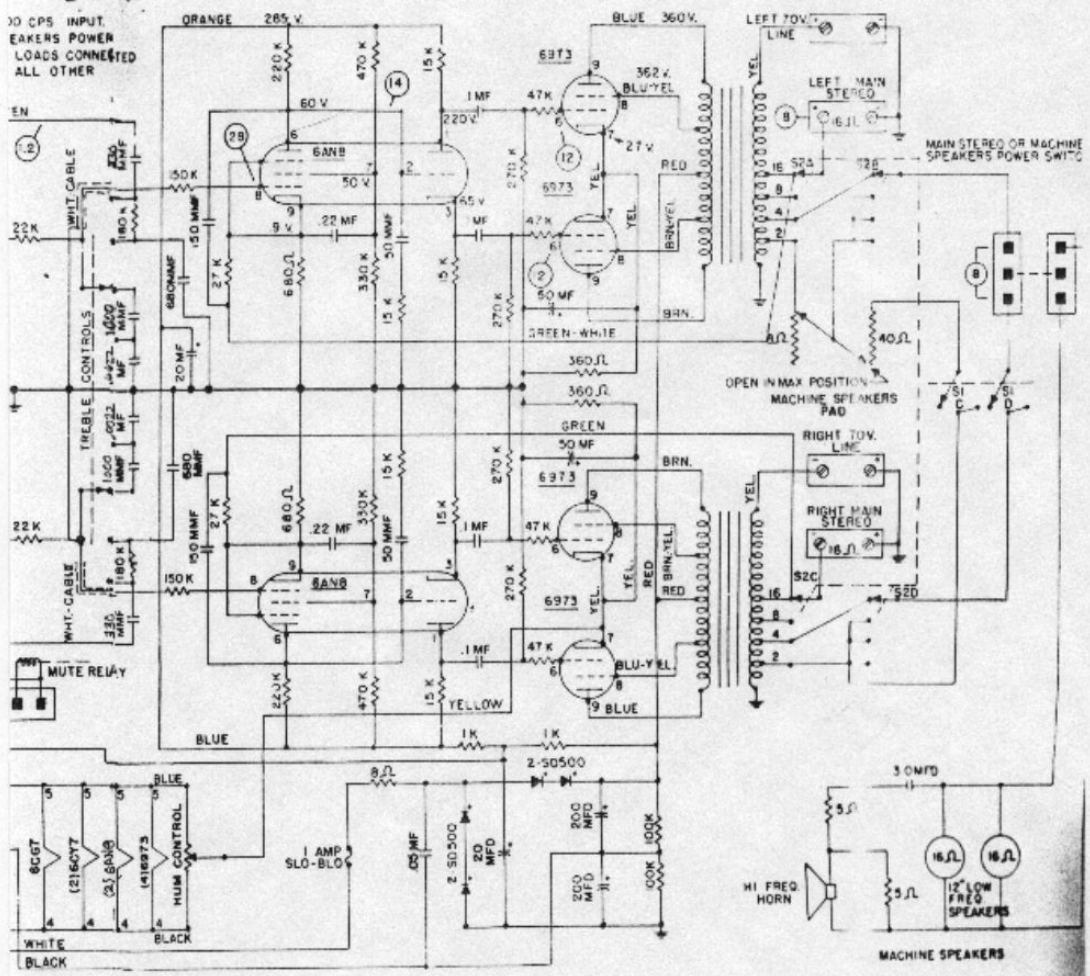

30 CPS INPUT  
 SPEAKERS POWER  
 LOADS CONNECTED  
 ALL OTHER

Rockata STEREO #33875A

1478 - 1485

120 sel.

200 sel.