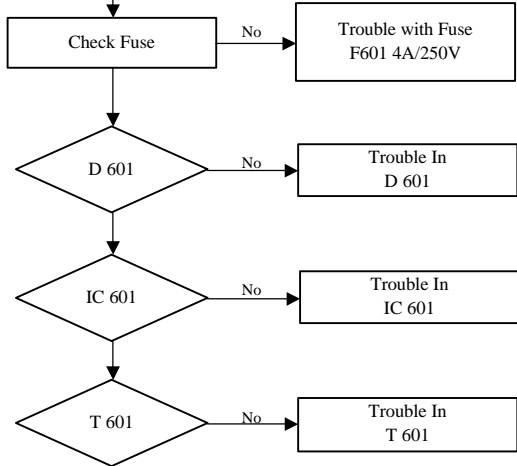

CGA TROUBLESHOOTING CHART

Trouble In Horizontal or Vertical Sync

No High Voltage

No Power

CONTROLS AND ADJUSTMENTS MAIN P.C.B. ASS'Y