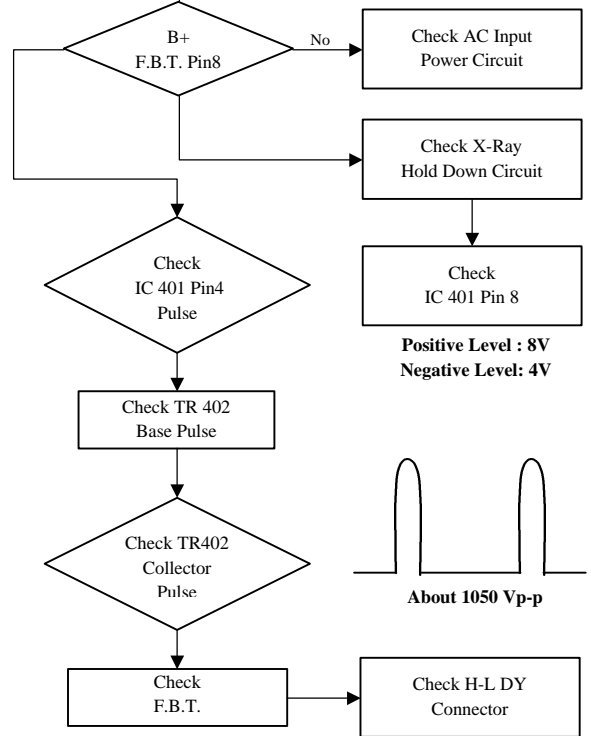

CGA TROUBLESHOOTING CHART

Trouble In Horizontal or Vertical Sync

No High Voltage

No Power

CONTROLS AND ADJUSTMENTS MAIN P.C.B. ASS'Y