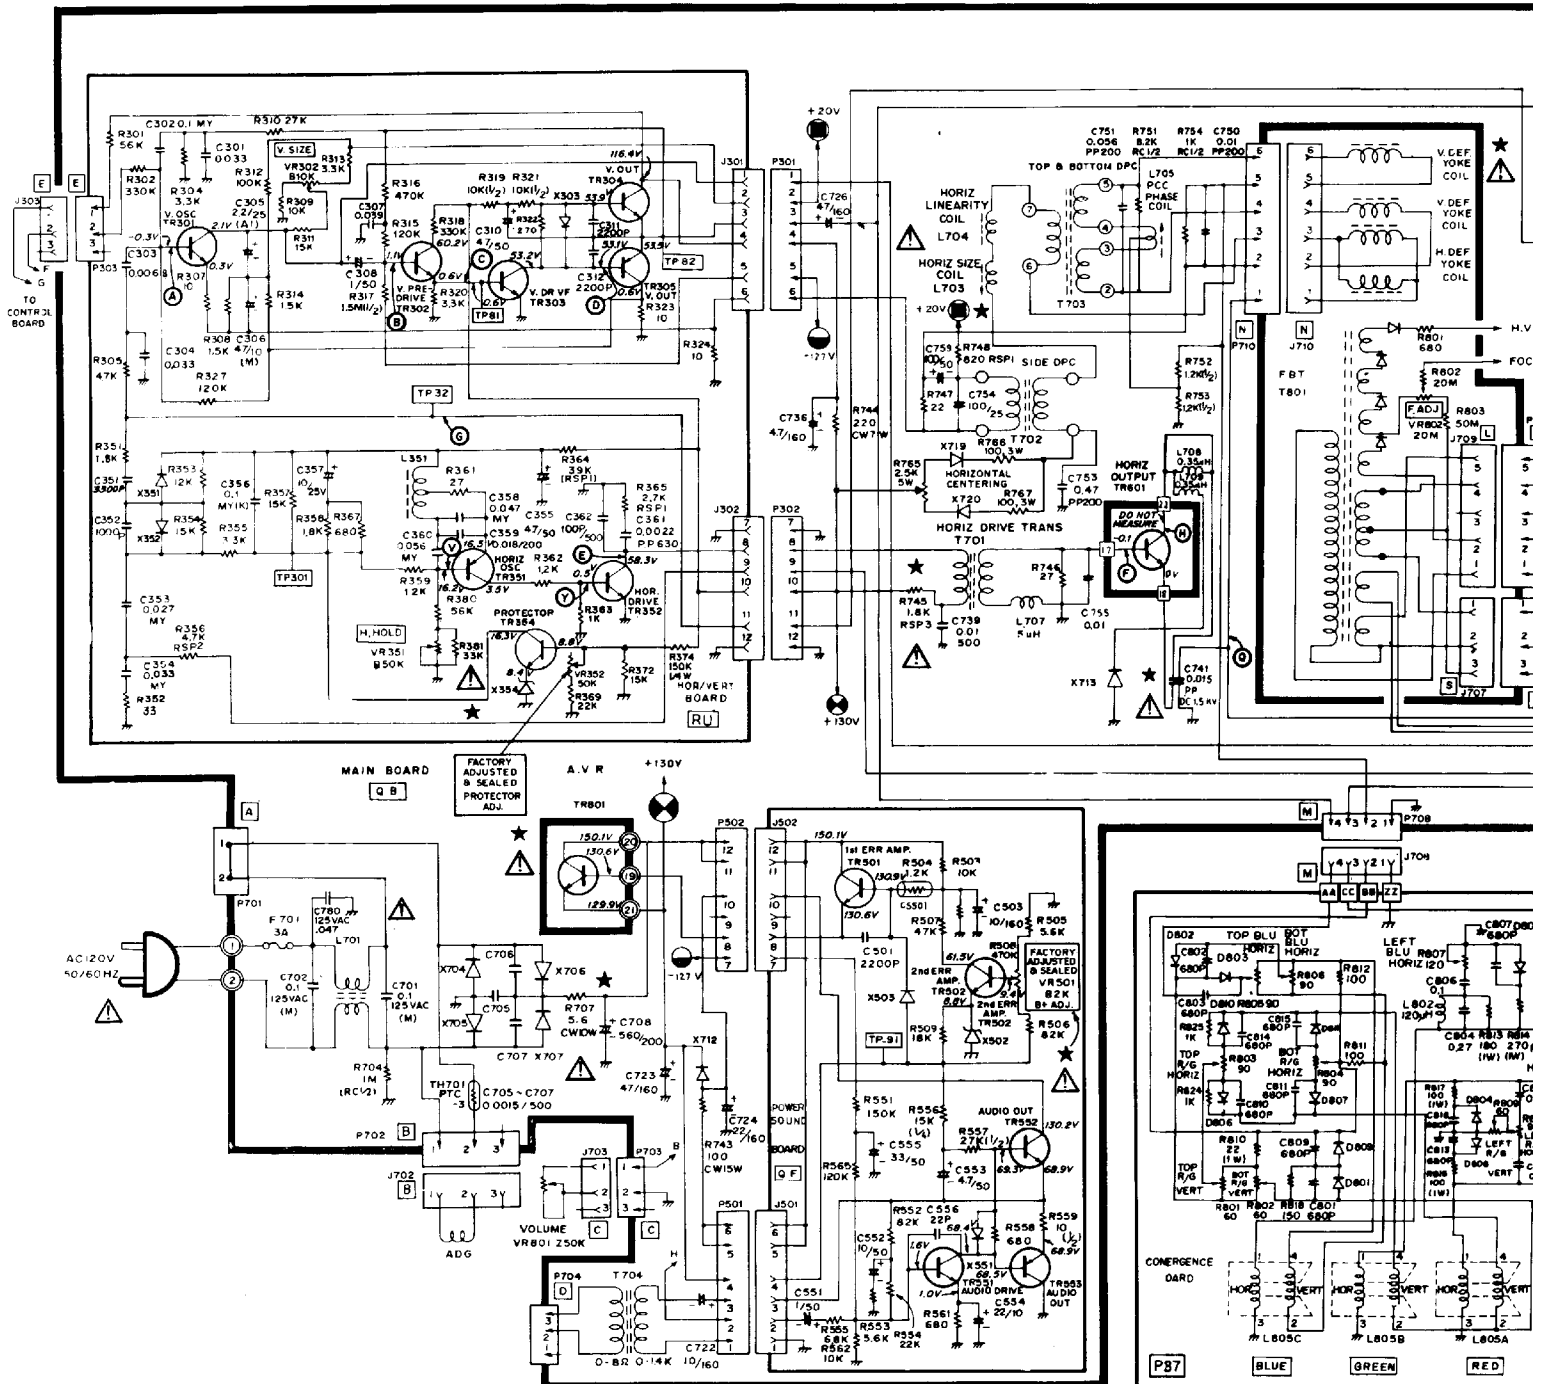

WELLS-GARDNER MONITOR SCHEMATIC
 MONITOR SCHEMATIC PART NO. 105-00087-A00

WELLS-GARDNER MONITOR SCHEMATIC
 MONITOR SCHEMATIC PART NO. 1051-00087-A01