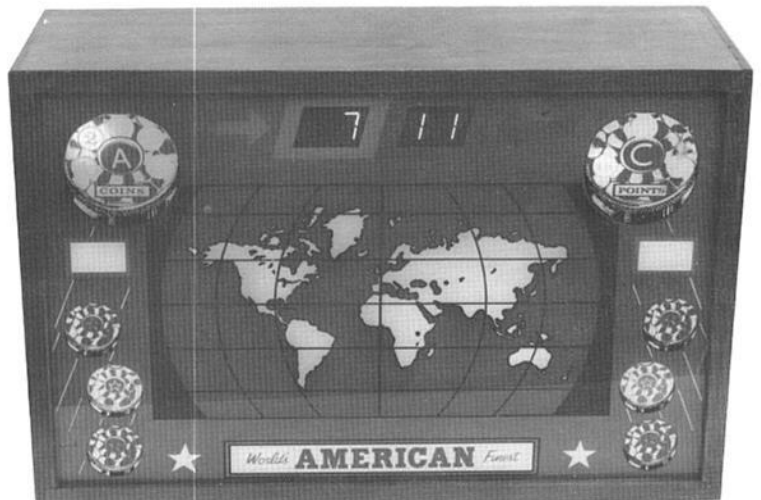

AMERICAN SHUFFLEBOARD SCORES AGAIN — FOR YOU

American's New Solid State Score Unit Will Ensure You of Extra Revenue

The **SOLID STATE SCORE UNIT**

- ☆ **Now Every Game is Paid For**
- ☆ **Solid State Efficiency -**
No moving parts for years of trouble-free performance
- ☆ **Large Digital Number —**
For player appeal and visibility - even in bright sunlight
- ☆ **Compact Self Contained Unit**
No drawer required
- ☆ **Can Be Installed on Most Shuffle Boards Now in Use**